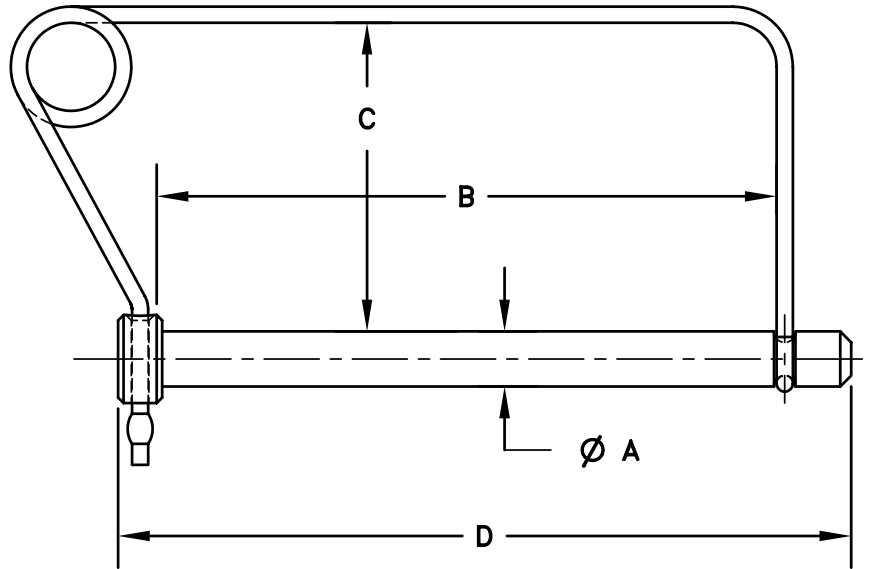

SNAP LOCK PIN

CARBON STEEL WITH ZINC FINISH

ITEM	A	B	C	D
14-24SL	1/4	3	1 1/2	3 11/16
14-28SL	1/4	3 1/2	1 3/4	4 3/16
14-32SL	1/4	4	2	4 11/16
516-24SL	5/16	3	1 1/2	3 11/16
516-28SL	5/16	3 1/2	1 3/4	4 3/16
516-32SL	5/16	4	2	4 11/16
38-24SL	3/8	3	1 1/2	3 11/16
38-28SL	3/8	3 1/2	1 3/4	4 3/16
38-32SL	3/8	4	2	4 11/16