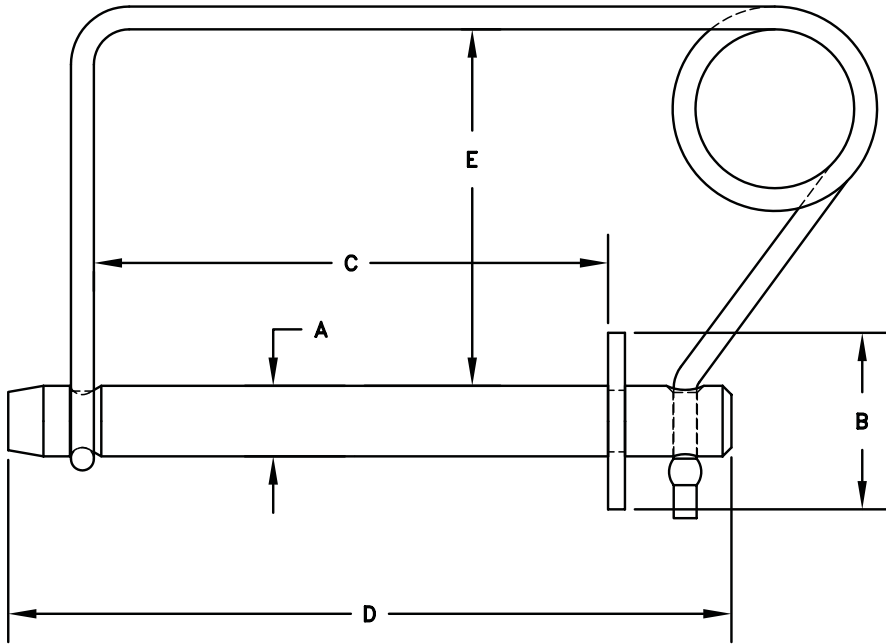

SNAP LOCK PIN

CARBON STEEL WITH ZINC FINISH

ITEM	A	B	C	D	E
12SL	1/2	1 1/4	3 1/2	5 1/8	2 1/2
58SL	5/8	1 1/2	4	5 3/4	3 3/8
34SL	3/4	1 1/2	4	5 3/4	3 5/16
346SL	3/4	1 1/2	6	7 3/4	3 5/16
78SL	7/8	1 3/4	5 1/2	7 5/16	3 5/16
100SL	1	1 3/4	5 1/2	7 5/16	3 1/4